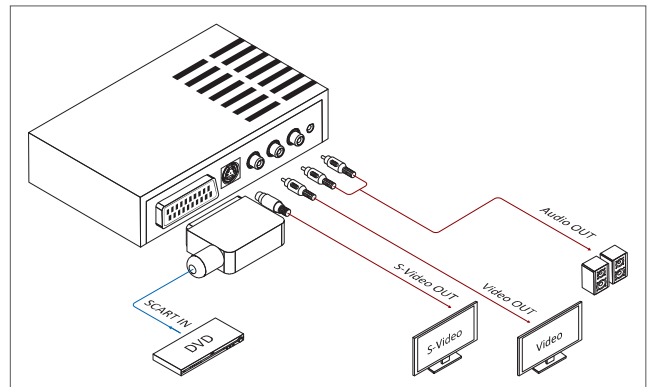

SB-3680

SCART-RGB To S-Video · Video · Audio Converter

SCART VIDEO CONVERTER

Input : 1x SCART
Output : 1x S-Video, 1x Composite Video, 1x Stereo Audio (AR/AL)

DIAGRAM TYPICAL

FEATURES

01. SCART To S-Video / Composite Video / Audio Converter
02. Support S-Video (Y/C) 100Vpp/75Ω and Stereo Audio (AR/AL)
03. Video Bandwidth : 80MHz (-3dB)
04. Audio: Stereo Audio (AR/AL)
05. Gain Flatness : 0.1dB to 20MHz, RL=150Ω
06. Differential Gain Error : 0.03%, RL=150Ω
07. Differential Phase Error : 0.030, RL=150Ω
08. Switch SCART input signals to video signals for TV monitors and plasma displays
09. It is also suitable for SCART RGB signals
10. Terminals : SCART plug, Mini-4din Female, RCA connectors

SPECIFICATIONS

Video / Audio Input Signals	1x SCART
Video / Audio Outputs	1x S-Video, 1x Video, 1x Stereo Audio (AR/AL)
Video Bandwidth	80MHz (-3dB)
Gain Flatness	0.1dB to 20MHz, RL=150Ω
Safety Approvals	CE, FCC, VCCI
Dimension (WxDxH)	6.02" x 3.14" x 1.41" (153mm x 80mm x 36mm)
Weight	0.25 kg / 0.55 lb
Power Supply	DC 12V, @0.5A (World Wide Universal AC 100~240V 50/60Hz)

SB-2840

SCART-RGB To Component · Audio Converter

SCART COMPONENT CONVERTER

Input : 1x SCART
Output : 1x Component Video / Stereo Audio (AR/AL)

DIAGRAM TYPICAL

FEATURES

01. SCART To SDTV Component Video/ Audio Converter
02. Support Component Y/Pb/Pr, Y/CbCr.1.00Vpp/75Ω, Stereo Audio (AR/AL)
03. Video Bandwidth : >165MHz (-3dB), 200 mVp-P
04. YUV output for SDTV 480i (13.50MHz), 480P (27.00MHz)
05. Gain Flatness : 0.1dB to 20MHz, RL=150Ω
06. Differential Gain Error : 0.03%, RL=150Ω
07. Differential Phase Error : 0.030, RL=150Ω
08. Switch SCART signal from devices into TV monitors and plasma displays
09. Suitable for 480i, 480P
10. Use RCA connectors
11. Wall mountable