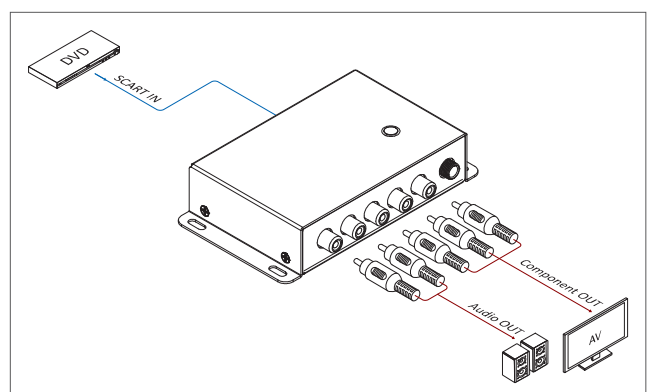

SB-3680

SCART-RGB To S-Video · Video · Audio Converter

SCART VIDEO CONVERTER

Input : 1x SCART
Output : 1x S-Video, 1x Composite Video, 1x Stereo Audio (AR/AL)

DIAGRAM TYPICAL

FEATURES

01. SCART To S-Video / Composite Video / Audio Converter
02. Support S-Video (Y/C) 100Vpp/75Ω and Stereo Audio (AR/AL)
03. Video Bandwidth : 80MHz (-3dB)
04. Audio: Stereo Audio (AR/AL)
05. Gain Flatness : 0.1dB to 20MHz, RL=150Ω
06. Differential Gain Error : 0.03%, RL=150Ω
07. Differential Phase Error : 0.030, RL=150Ω
08. Switch SCART input signals to video signals for TV monitors and plasma displays
09. It is also suitable for SCART RGB signals
10. Terminals : SCART plug, Mini-4din Female, RCA connectors

SB-2840

SCART-RGB To Component · Audio Converter

SCART COMPONENT CONVERTER

Input : 1x SCART
Output : 1x Component Video / Stereo Audio (AR/AL)

DIAGRAM TYPICAL

FEATURES

01. SCART To SDTV Component Video/ Audio Converter
02. Support Component Y/Pb/Pr, Y/CbCr.1.00Vpp/75Ω, Stereo Audio (AR/AL)
03. Video Bandwidth : >165MHz (-3dB), 200 mVp-P
04. YUV output for SDTV 480i (13.50MHz), 480P (27.00MHz)
05. Gain Flatness : 0.1dB to 20MHz, RL=150Ω
06. Differential Gain Error : 0.03%, RL=150Ω
07. Differential Phase Error : 0.030, RL=150Ω
08. Switch SCART signal from devices into TV monitors and plasma displays
09. Suitable for 480i, 480P
10. Use RCA connectors
11. Wall mountable

SPECIFICATIONS

Video / Audio Input Signals	1x SCART
Video / Audio outputs Signals	1x Component Video / Stereo Audio (AR/AL)
Video Bandwidth	>165MHz (-3dB), 200 mVp-P
Gain Flatness	0.1dB to 20MHz, RL=150Ω
Safety Approvals	CE, FCC
Dimension (WxDxH)	5.03" x 2.83" x 1.06" (128mm x 72mm x 27mm)
Weight	0.3 kg / 0.66 lb
Power Supply	DC 12V, @0.3A (World Wide Universal AC 100~240V 50/60Hz)